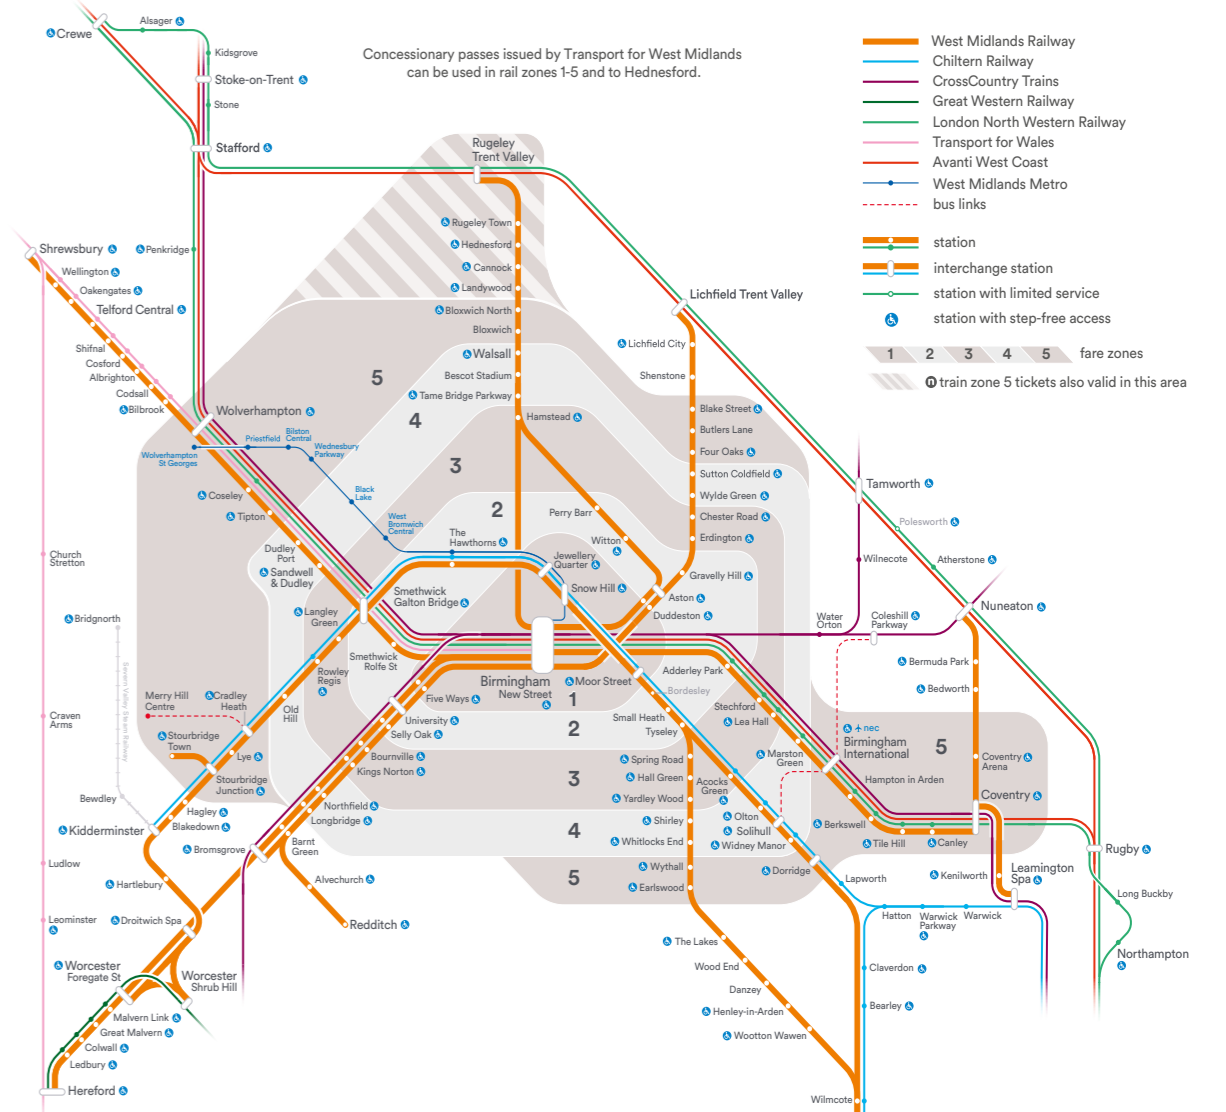

On-demand buses in the West Midlands

West Midlands On-demand is a new type of bus service. It does not follow a specific route. Instead, you book a journey and a bus will pick you up at a time you choose.

We use accessible minibuses. They have space for a wheelchair. You can also bring assistance dogs on the bus. All other dogs are banned.

You can use West Midlands On-demand Monday to Friday, 7am to 8pm for journeys throughout Coventry, as well as to and from:-

For more information and ticket prices, visit tfwm.org.uk.

List of Operator Codes

AAM	The A & M Group: 01926 612487
ARR	Arriva: 0344 800 4411
DIA	Diamond Buses: 0121 322 2222
NXC	National Express Coventry: 024 7681 7000
NX	National Express West Midlands: 0121 254 7272
SMR	Stagecoach in Warwickshire: 01604 676060