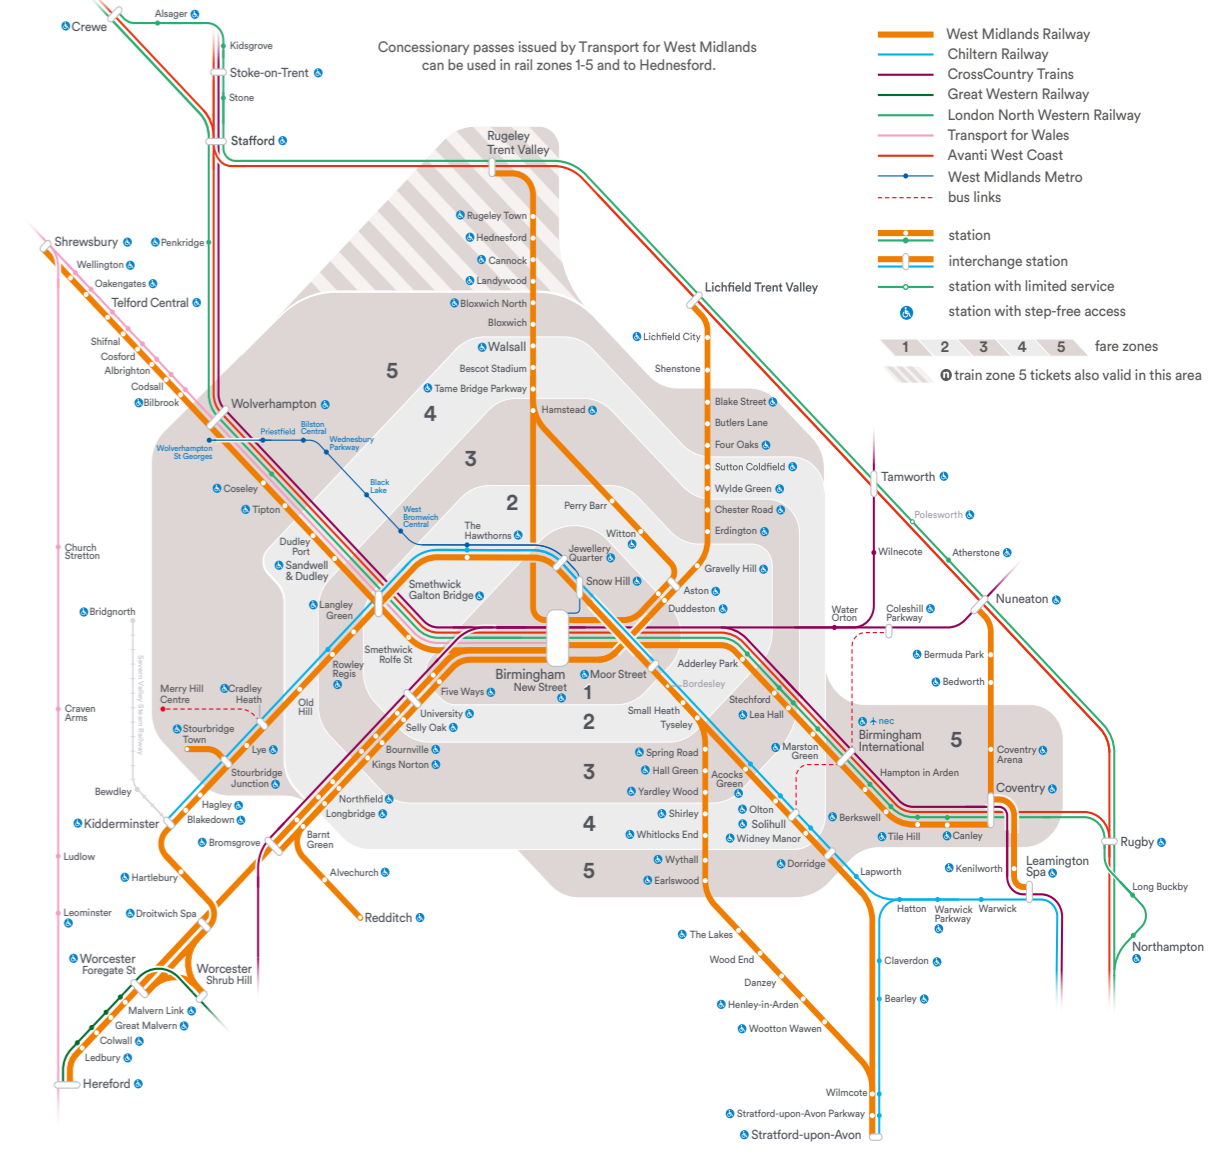

Destination	Bus Route Number	Map Grid	Destination	Bus Route Number	Map Grid	Destination	Bus Route Number	Map Grid
A Alderman's Green	22, 51, 703	H4	Fan End	87A	•	Rugby	25, 85, 85A, 85B, 86	•
Allesley	7, 82, X1	D5	Fenside	17, 17A	•	Ryton	25	•
Allesley Park	8	E5	Finham	9, 60	F8	S	25	•
Ansty Park	X30	J5	Foleshill	20, 20A, 20B, 148	G4	Segro Park	15	G8
Arena Park & Rich's Arena	3, 20, 20A, 20B, 51, 60, 78, 78A, 78B, 74B, 85, 85A, 85B, X6, X30	G4	Gaydon	X18A	•	Sewall Highway	7, 22, 60	H5
Ash Green	56, 57, 79, 79A	F3	Gibbet Hill	11, 12X, U1, U2, X17	E6	Sheldon	X1	•
B			Goatford Green	7, 8, 9, 13, 13A, 17, 17A, 74B, 74A, 74B, 85, 85A, 85B, 86, 86, X2	E6	Solihull	82, 87, 87A, 233	•
Baginton	13, 24, 25	G8	Green Lane	9	F8	Spon End	2, 2A, 6, 6A, 14, 14A, 18, 18A	F6
Ball Hill	7, 8, 9, 17, 17A, 74, 74A, 74B, 85, 85A, 85B, X6, X30	G6	H			Stivichall	9, 24, 25, 60	F7
Balsall Common	87, 87A, 233	A6	Hall Green	20A, 22, 78, 78A, 703	G4	Stoke	13, 13A, 74, 74A, 74B, 86	G6
Banner Lane	6A, 14, 14A	C6	Hampton-in-Arden	82	•	Stoke Aldermoor	7, 22, 60	G7
Bedworth	20, 56, 57, 78, 78A, 79, 79A, 148	H2	Hearsall Common	2, 2A, 6, 6A, 11, 18, 18A, 51	E6	Stoke Hill	17, 17A	H6
Bell Green	17, 20A, 21, 22, 78, 78A, 703	H4	Kenilworth	11, 24, 233, X17	•	Stratford-upon-Avon	X18	•
Berkswell	88, 88A (railway station)	B6	Kenilworth	11, 24, 233, X17	•	T		•
Binley	51, 15, 13A, 60, 85, 218	J7	Keresley Heath	16, 735	H5	Tanyard Farm	6, 6A	C6
Binley Woods	86	J7	Keresley Heath	16, 735	H5	Tile Hill North	6, 6A	D6
Birmingham	X1	•	Keresley Village	16, 79, 79A	F3	Tile Hill South	2, 2A	D6
Birmingham Airport & NEC	X1	•	Knowle	87, 87A, 233	•	Tile Hill Village	2, 2A, 14, 14A, 18, 18A, 233	C7
Brinklow	85, 85A, 85B	J7	L			Tollbar End	21A, 25	H8
Brownhill Green	7	E4	Leamington Spa	11, U1, U2, X17, X18, X18A	•	University Hospital	9, 17, 17A, 20A, 60, 74, 74A, 74B, 78, 78A, 85, 85A, 85B, 86	J5
Bulkington	56, 74, 74A, 74B	J2	Leicester	148, X6	•	University of Warwick	11, 12X, 14, 14A, 60, U1, U2	E8
C			Lenton Lane	51	H4	Upper Eastern Green	14, 14A	C5
Canley	2, 2A, 12X, 18, 18A	D7	Little Heath	22, 60	G4	Upper Stoke	8, 9, 74, 74A, 74B, 85, 85A, 85B, X6, X30	H5
Canley Station	51	E6	Longford	86, 14, 14A	G3	V		•
Cannon Park	2, 14, 60, 87, 87A	E7	Long Lawford	86	D6	Victoria Farm	22, 51, 703	G4
Catherine-de-Barnes	82	•	Lythalls Lane	51	G4	Wainbody	9	E8
Chapelfields	6A, 8, 51	E6	M			Walsgrave	8, 20A, 51, 74, 74A, 74B, 78, 78A, 218, 703, X6	H5
Chylesmore	17, 17A, 60	H7	Meriden	82, 232, X1	B4	War Memorial Park	12X, 87, 87A, X17	F7
Coombe Park	5, 60, 85, 85A, 85B	H6	Middlemarch Business Park	21A	H8	Warwick	X17, X18, X18A	J7
Copwood	13, 13A, 86	D3	Mount Nod	14, 14A	D6	Warwickshire Shopping Centre	2A, 18A	D7
Corley	735	H6	N			Westwood Business Park	2A, 18A	D7
Counton	5, 5A, 51	F5	Nuneaton	20, 56, 57, 74, 74A, 74B, 78, 78A, 79, 79A, 148	•	Westwood Business Park	2A, 18A	D7
Courtauld's Industrial Estate	56, 57, 148	H5	Nuneaton	20, 56, 57, 74, 74A, 74B, 78, 78A, 79, 79A, 148	•	Whitley	13, 21, 24, 25, 60	D7
Courthouse Green	21, 22, 60	H5	O			Whitmore Park	15	F4
Coventry City Centre	All buses except 60, 78, 78A, 78B, 79A, 233, 703, U1, U2	F6	P			Whoberley	14, 14A, 51	E6
Coventry Airport	9, 11, 12X, 24, 25, 87, 87A, X17, X30	H8	Quinton Park	17, 17A, 21, 21A	F7	Willenhall	13, 13A, 21, 60	G7
Coventry Rail Station	9, 11, 12X, 24, 25, 87, 87A, X17, X30	F6	R			Wood End	7, 21, 703	H4
Crosspoint Business Park	8, 74, 74A, 74B	J5	Radford	3, 16, 735	F5	Woodway Park	8, 51, 703	H4
D						Wyken	8, 9, 17, 17A, 60, 74, 74A, 74B, 85, 85A, 85B, X6, X30	H5
Dunchurch	25	•				Yardley	X1	•
E								
Earlsdon	11, 51	F8						
Ernesford Grange	3	H7						
F